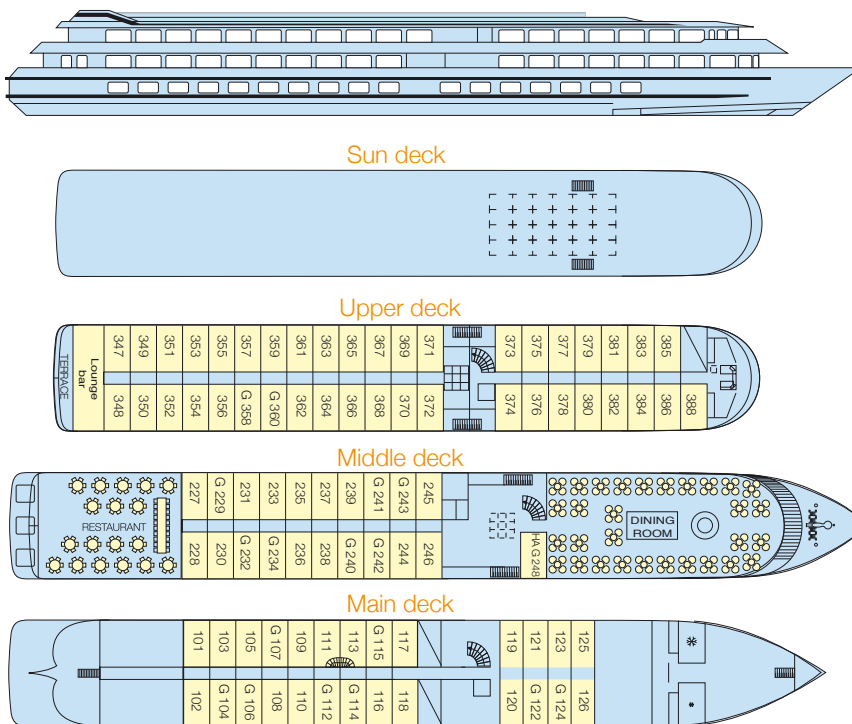

MS VIVALDI

Built : 2009
Length : 110 long
Width : 11.40 m wide
Cabins : 88 cabins
Capacity : 176 passengers
Equipements : all cabins are equipped with shower and toilet, hairdryer, satellite TV, radio, safe.
 Central heating, 230V electricity, air-conditioning, radar, TV and video in the lounge.
Facilities : lounge-bar with a dance floor - bar- dining room - large sundeck with deckchairs - terrace - gift shop.

MS VIVALDI sails on the Danube.

3-deck ship

CABINS

- Upper deck 41 double cabins
- Middle deck 21 double cabins
- Main deck 26 double cabins

Cabin equipped for disabled : **YES**

G = cabin with a double bed
 HA G = cabin equipped for disabled with double bed

Cabin with a double bed

Cabin with separable double bed