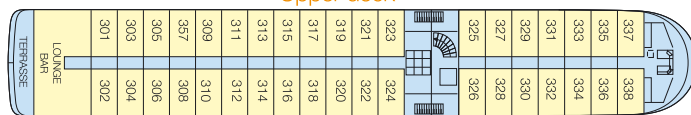

MS INFANTE DON HENRIQUE

Built : 2003
Length : 75 m long
Width : 11.40 m wide
Cabins : 71 cabins
Passengers : 142 passengers
Equipments : all cabins are equipped with shower and toilet, hairdryer, satellite TV, radio, safe.
 Central heating, 220V electricity, air-conditioning, radar, radio-
 phone.
Facilities : lounge-bar with a dance floor - bar - dining room - large sundeck with deckchairs - swimming pool - gift shop - lift.

MS Infante Don Henrique sails on the Douro (Portugal)

3 deck ship

Sun deck

Upper deck

Middle deck

Main deck

CABINS

- Upper deck 38 double cabins
- Middle deck 19 double cabins
- Main deck 14 double cabins

Cabin equipped for disabled : **NO**

1CU = cabin with a double bed

Cabin with adjustable twin beds

1CU = Cabin with a double bed