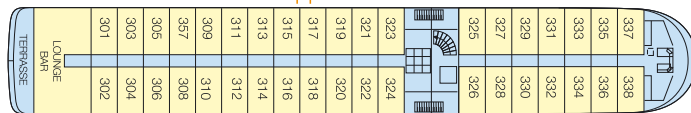

MS INFANTE DON HENRIQUE

Built : 2003
Length : 75 m long
Width : 11.40 m wide
Cabins : 71 cabins
Passengers : 142 passengers
Equipments : all cabins are equipped with shower and toilet, hairdryer, satellite TV, radio, safe.
 Central heating, 220V electricity, air-conditioning, radar, radio-
 phone.
Facilities : lounge-bar with a dance floor - bar - dining room - large sundeck with deckchairs - swimming pool - gift shop - lift.

MS Infante Don Henrique sails on the Douro (Portugal)

3 deck ship

Sun deck

Upper deck

Middle deck

Main deck

CABINS

- Upper deck 38 double cabins
- Middle deck 19 double cabins
- Main deck 14 double cabins

Cabin equipped for disabled : **NO**

1CU = cabin with a double bed

Cabin with adjustable twin beds

1CU = Cabin with a double bed