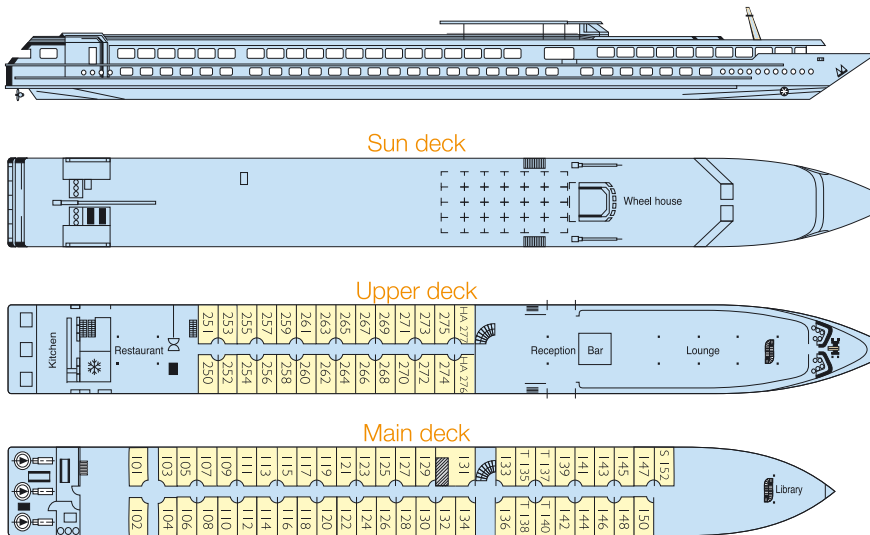

**MS FRANCE**

**Built :** 2001  
**Length :** 110 m long  
**Width :** 11,40 m wide  
**Cabins:** 78 cabins  
**Passengers :** 159 passengers  
**Equipments :** all cabins are equipped with shower and toilet, hairdryer, satellite TV, radio, safe.  
 Central heating, 220V electricity, air-conditioning, radar, radiophone.  
**Facilities :** lounge-bar with a dance floor - bar - dining room - large sundeck with deckchairs - library - gift shop.

**MS France** sails on the Rhine and tributies.

**2 deck ship**

**CABINS**

- Upper deck 28 double cabins
- Main deck 45 cabins (40 double, 4 triple, 1 single)

Cabin equipped for disabled : **YES**

- HA = cabin equipped for disabled
- S = single cabin
- T = triple cabin

Cabin with adjustable twin beds