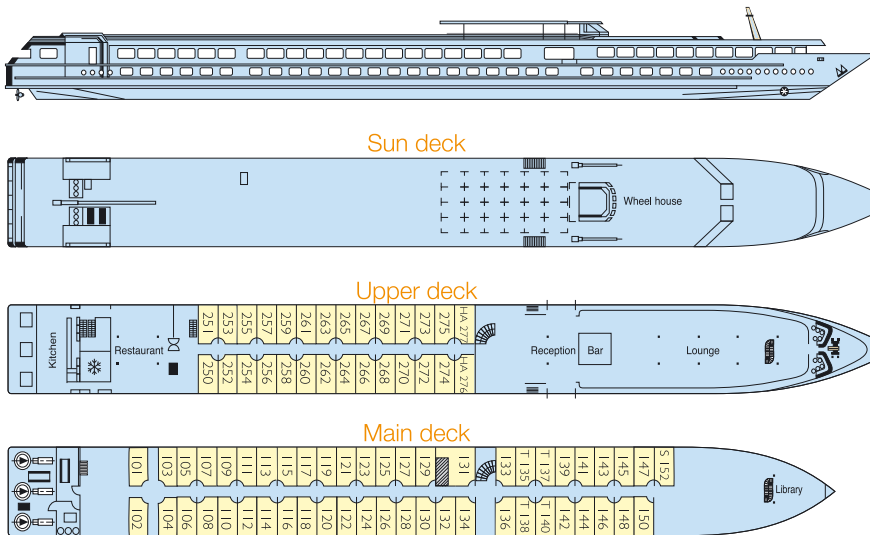

MS FRANCE

Built : 2001
Length : 110 m long
Width : 11,40 m wide
Cabins: 78 cabins
Passengers : 159 passengers
Equipments : all cabins are equipped with shower and toilet, hairdryer, satellite TV, radio, safe.
 Central heating, 220V electricity, air-conditioning, radar, radiophone.
Facilities : lounge-bar with a dance floor - bar - dining room - large sundeck with deckchairs - library - gift shop.

MS France sails on the Rhine and tributies.

2 deck ship

CABINS

- Upper deck 28 double cabins
- Main deck 45 cabins (40 double, 4 triple, 1 single)

Cabin equipped for disabled : **YES**

- HA = cabin equipped for disabled
- S = single cabin
- T = triple cabin

Cabin with adjustable twin beds