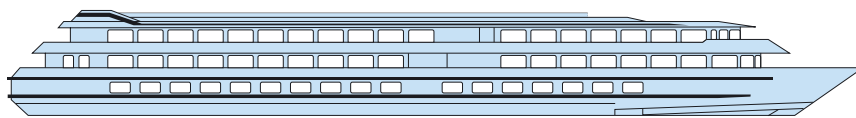

**MS L'EUROPE**

**Built :** 2006  
**Length :** 110 m long  
**Width :** 11.40 m wide  
**Cabins :** 90 cabins  
**Passengers :** 180 passengers  
**Equipments :** all cabins are equipped with shower and toilet, hairdryer, satellite TV, radio, safe.  
 Central heating, 220V electricity, air-conditioning, radar, radiophone and TV and video in the lounge.  
**Facilities :** lounge-bar with a dance floor - bar- dining room - large sundeck with deckchairs - lift - library - gift shop.

**MS L'EUROPE** sails on the Rhine and the Danube to the black sea delta.

**3 deck ship**

Sun deck

Upper deck

Middle deck

Main deck

**CABINS**

- Upper deck 42 double cabins
- Middle deck 27 double cabins
- Main deck 21 double cabins