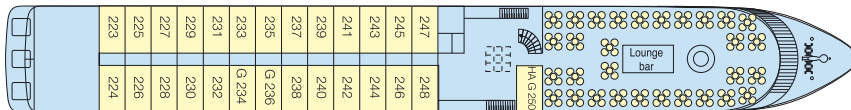

**MS L'EUROPE**

**Built :** 2006  
**Length :** 110 m long  
**Width :** 11.40 m wide  
**Cabins :** 90 cabins  
**Passengers :** 180 passengers  
**Equipments :** all cabins are equipped with shower and toilet, hairdryer, satellite TV, radio, safe.  
 Central heating, 220V electricity, air-conditioning, radar, radiophone and TV and video in the lounge.  
**Facilities :** lounge-bar with a dance floor - bar- dining room - large sundeck with deckchairs - lift - library - gift shop.

**MS L'EUROPE** sails on the Rhine and the Danube to the black sea delta.

**3 deck ship**

Sun deck

Upper deck

Middle deck

Main deck

**CABINS**

- Upper deck 42 double cabins
- Middle deck 27 double cabins
- Main deck 21 double cabins

Cabin equipped for disabled : **YES**

G = cabin with a double bed  
 HA G = cabin equipped for disabled with double bed

Cabin with adjustable twin beds