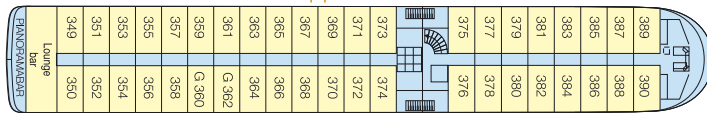

**MS L'EUROPE**

**Built :** 2006  
**Length :** 110 m long  
**Width :** 11.40 m wide  
**Cabins :** 90 cabins  
**Passengers :** 180 passengers  
**Equipments :** all cabins are equipped with shower and toilet, hairdryer, satellite TV, radio, safe.  
 Central heating, 220V electricity, air-conditioning, radar, radiophone and TV and video in the lounge.  
**Facilities :** lounge-bar with a dance floor - bar- dining room - large sundeck with deckchairs - lift - library - gift shop.

**MS L'EUROPE** sails on the Rhine and the Danube to the black sea delta.

**3 deck ship**

Sun deck

Upper deck

Middle deck

Main deck

**CABINS**

- Upper deck 42 double cabins
- Middle deck 27 double cabins
- Main deck 21 double cabins

Cabin equipped for disabled : **YES**

G = cabin with a double bed  
 HA G = cabin equipped for disabled with double bed

Cabin with adjustable twin beds