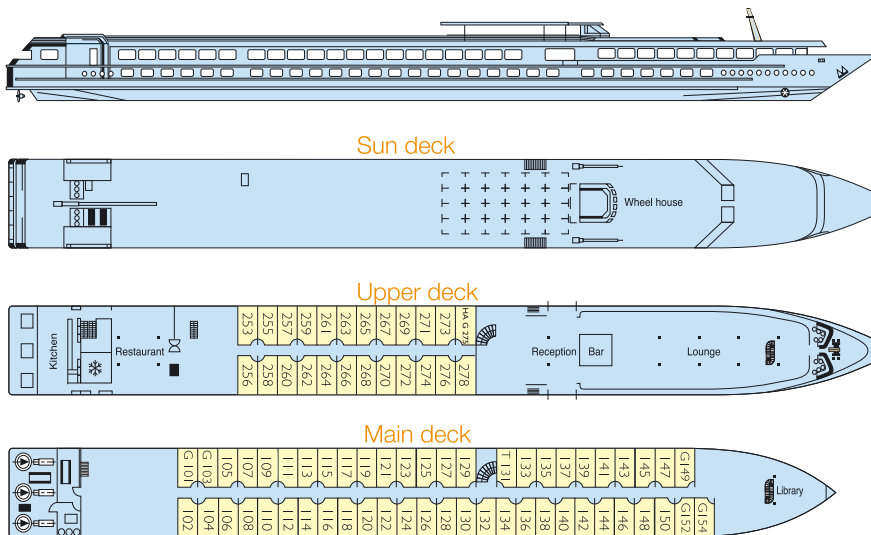

**MS BOTTICELLI**

**Built :** 2004  
**Length :** 110 m long  
**Width :** 11,40 m wide  
**Cabins :** 76 cabins  
**Passengers :** 154 passengers  
**Equipments :** all cabins are equipped with shower and toilet, hairdryer, satellite TV, radio, safe.  
 Central heating, 220V electricity, air-conditioning, radar, radiophone.  
**Facilities :** lounge-bar with a dance floor - bar - library - dining room - large sundeck with deckchairs - gift shop.

MS Botticelli sails on the Rhine and tributaries.

**2 deck ship**

**CABINS**

- Upper deck 24 double cabins
- Main deck 51 double cabins + 1 triple cabin

Cabin equipped for disabled : **YES**

- HA = cabin equipped for disabled with double bed
- G = double bed cabin
- T = triple cabin

Cabin with a double bed

Cabin with adjustable twin beds