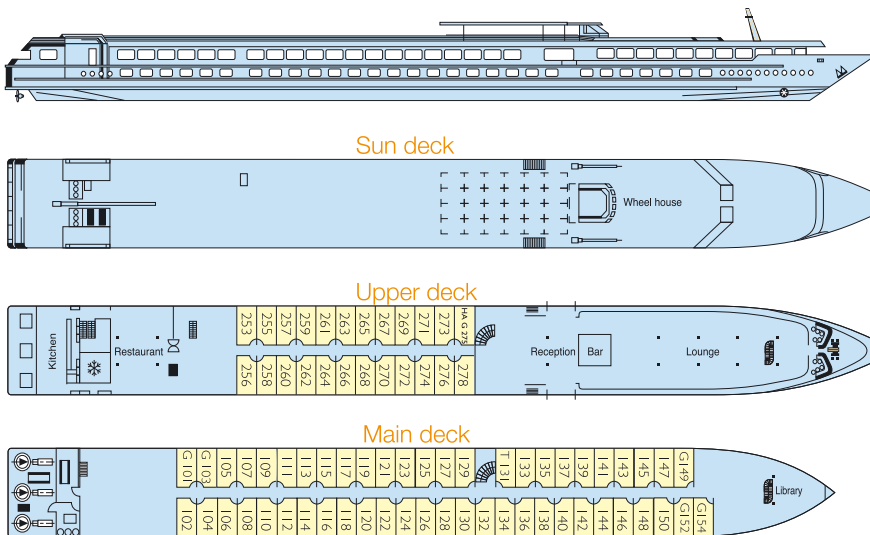

MS BOTTICELLI

Built : 2004
Length : 110 m long
Width : 11,40 m wide
Cabins : 76 cabins
Passengers : 154 passengers
Equipments : all cabins are equipped with shower and toilet, hairdryer, satellite TV, radio, safe.
 Central heating, 220V electricity, air-conditioning, radar, radiophone.
Facilities : lounge-bar with a dance floor - bar - library - dining room - large sundeck with deckchairs - gift shop.

MS Botticelli sails on the Rhine and tributaries.

2 deck ship

CABINS

- Upper deck 24 double cabins
- Main deck 51 double cabins + 1 triple cabin

Cabin equipped for disabled : **YES**

- HA = cabin equipped for disabled with double bed
- G = double bed cabin
- T = triple cabin

Cabin with a double bed

Cabin with adjustable twin beds