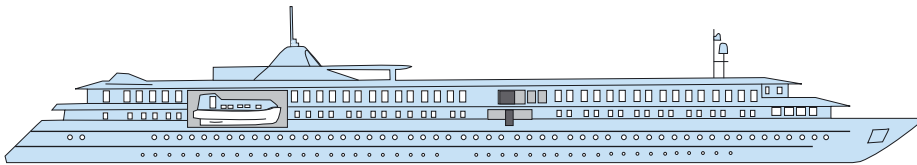

**MS BELLE DE L'ADRIATIQUE**

**Built :** 2007  
**Length :** 110 m long  
**Width :** 12 m wide  
**Cabins :** 100 cabins  
**Passengers :** 200 passengers  
**Equipments :** all cabins are equipped with shower and toilet, hairdryer, satellite TV, radio, safe. Central heating, 220V electricity, air-conditioning, radar, radiophone, TV and video in the lounge. Wi-fi connexion. Anti-swell stabilizer.  
**Weight :** 3500 t  
**Draft :** 3 m  
**Facilities :** lounge-bar with a dance floor - dining room - pianoramabar - library - spacious sundeck with deckchairs - swimming pool - terrasse - gift shop - lift - nursery.

**MS Belle de l'Adriatique** sails along Coasts : Croatian Islands and Coast, Montenegro, Canarian Islands, French Riviera, Italy and North Africa.

**4 deck ship**

**CABINS**

- Deck 4 - upper deck 29 cabins
- Deck 3 - reception deck 22 cabins
- Deck 2 - main deck 25 cabins
- Deck 1 - lower deck 24 cabins