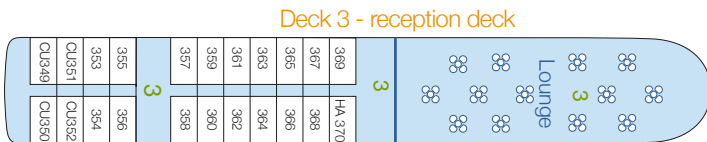

**MS BELLE DE L'ADRIATIQUE**

**Built :** 2007  
**Length :** 110 m long  
**Width :** 12 m wide  
**Cabins :** 100 cabins  
**Passengers :** 200 passengers  
**Equipments :** all cabins are equipped with shower and toilet, hairdryer, satellite TV, radio, safe. Central heating, 220V electricity, air-conditioning, radar, radiophone, TV and video in the lounge. Wi-fi connexion. Anti-swell stabilizer.  
**Weight :** 3500 t  
**Draft :** 3 m  
**Facilities :** lounge-bar with a dance floor - dining room - pianoramabar - library - spacious sundeck with deckchairs - swimming pool - terrasse - gift shop - lift - nursery.

**MS Belle de l'Adriatique** sails along Coasts : Croatian Islands and Coast, Montenegro, Canarian Islands, French Riviera, Italy and North Africa.

**4 deck ship**

**CABINS**

- Deck 4 - upper deck 29 cabins
- Deck 3 - reception deck 22 cabins
- Deck 2 - main deck 25 cabins
- Deck 1 - lower deck 24 cabins

Cabin equipped for disabled : **YES**

3 = stairs

BW = bow window  
 CU = smaller cabin  
 HA = cabin equipped for disabled with double bed

Cabin with adjustable twin beds