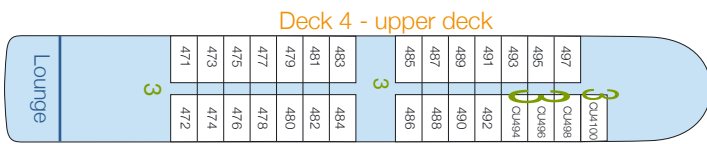

**MS BELLE DE L'ADRIATIQUE**

**Built :** 2007  
**Length :** 110 m long  
**Width :** 12 m wide  
**Cabins :** 100 cabins  
**Passengers :** 200 passengers  
**Equipments :** all cabins are equipped with shower and toilet, hairdryer, satellite TV, radio, safe. Central heating, 220V electricity, air-conditioning, radar, radiophone, TV and video in the lounge. Wi-fi connexion. Anti-swell stabilizer.  
**Weight :** 3500 t  
**Draft :** 3 m  
**Facilities :** lounge-bar with a dance floor - dining room - pianoramabar - library - spacious sundeck with deckchairs - swimming pool - terrasse - gift shop - lift - nursery.

**MS Belle de l'Adriatique** sails along Coasts : Croatian Islands and Coast, Montenegro, Canarian Islands, French Riviera, Italy and North Africa.

**4 deck ship**

**CABINS**

- Deck 4 - upper deck 29 cabins
- Deck 3 - reception deck 22 cabins
- Deck 2 - main deck 25 cabins
- Deck 1 - lower deck 24 cabins

Cabin equipped for disabled : **YES**

3 = stairs

BW = bow window  
 CU = smaller cabin  
 HA = cabin equipped for disabled with double bed

Cabin with adjustable twin beds