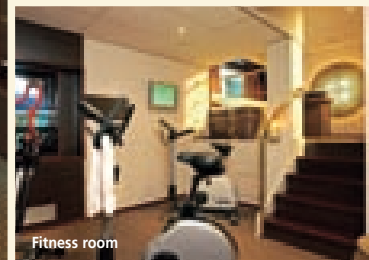

Sun deck

Panorama Bar

Nautic café

Vital Club

Fitness room

Restaurant

YOUR ON-BOARD FACILITIES:

68 staterooms and 4 Suites (all outside, on Mozart-Deck all cabins have large full size sliding doors and French balconies), Sun deck with the elegant white sun awning, with deck-chairs, Fun pool, Lido Bar, Golf putting green, Walking track, Fitness room/Vital Club, Panorama Restaurant and Panorama Bar, Hospitality desk, Hairdressing salon, Amadeus Club, Nautic café, E-Mail station, Ships boutique.

“Amadeus” – the premium class of river vessels

The true aim of our cruises is the total satisfaction of our passengers - and looking after them as well as we possibly can is standard practice. The crew made up of selected employees on our Amadeus vessels will take expert care of you throughout your cruise, anticipating your every wish. The vessels of the Amadeus fleet set new standards as far as inland waterways are concerned. Each one features superbly designed, spacious state rooms with modern bathrooms. All the cabins are on the outside, and have spacious glass facades; their panoramic windows can be partially opened, while some cabins even have French balconies. The public areas are well-designed for top-class cruise enjoyment. The glorious sundeck with the generous sun shades, its lido bar and “fun pool”, putting green and walking track are inviting places for people to relax and take their time, as are the elegant Amadeus Club, the ship’s library, the wellness area with the fitness room, the on-board shop and hairdressing salon.